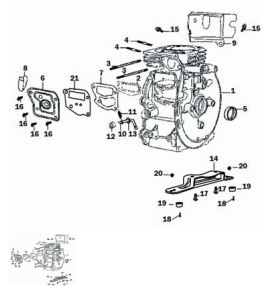

CARTER I

Rating: Not Rated Yet

Price:

Variant price modifier:

Base price with tax:

Price with discount:

Salesprice with discount:

Sales price:

Sales price without tax:

Discount:

Tax amount:

[Ask a question about this product](#)

Description	Ref.	Título	Código
	1	CARTER	G1-11100
	2	MOLDURA DE CAMARA	G1-11130
	3	PERNO M5 X 118	G1-12252
	4	PERNO M6 X 52	G1-12253
	5	SELLO DE ACEITE (17Ø30Ø6), EJE	G1-13180
	6		G1-15463
	7	JUNTA	G1-15465
	8		G1-15512
	9		G1-19721