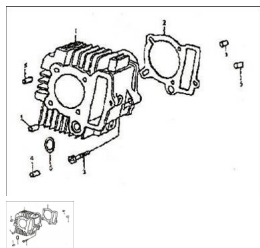

CILINDRO

Rating: Not Rated Yet

Price:

Variant price modifier:

Base price with tax:

Price with discount:

Salesprice with discount:

Sales price: 1,00 \$

Sales price without tax: 1,00 \$

Discount:

Tax amount:

[Ask a question about this product](#)

Description

	Ref.	Título	Código
1		CILINDRO GRIS	52-12112
1		CILINDRO NEGRO BRILLANTE	52-12112NE
1		CILINDRO NEGRO MATE	92-12112NM
2		JUNTA DE BLOQUE DE CILINDRO	52-12121
3		TORNILLO M6 X 23	52-GB/T29.1
4		CLAVIJA, AGUJERO DEL COMBUSTIBLE	52-GB/T119.1
5		ESPIGA 8 X 14	52-12218
6		SELLADOR 11.5X2.1	52-12134