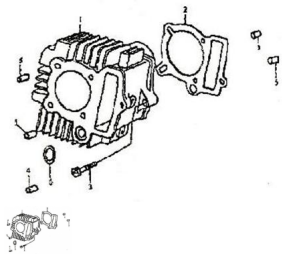

CILINDRO

Rating: Not Rated Yet

Price:

Variant price modifier:

Base price with tax:

Price with discount:

Salesprice with discount:

Sales price:

Sales price without tax:

Discount:

Tax amount:

[Ask a question about this product](#)

Description

	Ref.	Título	Código
1		CILINDRO GRIS	52-12112
1		CILINDRO NEGRO BRILLANTE	52-12112NE
1		CILINDRO NEGRO MATE	92-12112NM
2		JUNTA DE BLOQUE DE CILINDRO	52-12121
3		TORNILLO M6 X 23	52-GB/T29.1
4		CLAVIJA, AGUJERO DEL COMBUSTIBLE	52-GB/T119.1
5		ESPIGA 8 X 14	52-12218
6		SELLADOR 11.5X2.1	52-12134