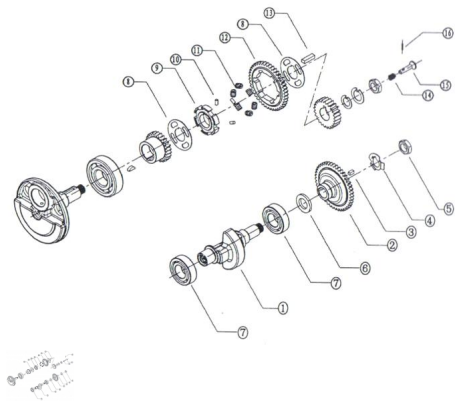

CONTRAPESO

Rating: Not Rated Yet

Price:

Variant price modifier:

Base price with tax:

Price with discount:

Salesprice with discount:

Sales price:

Sales price without tax:

Discount:

Tax amount:

[Ask a question about this product](#)

Description	Ref.	Título	Código
	1	ENS. DE C	
	2		
	3	ESPINA RECTA 5X10.5	
	4		
	5	TUERCA