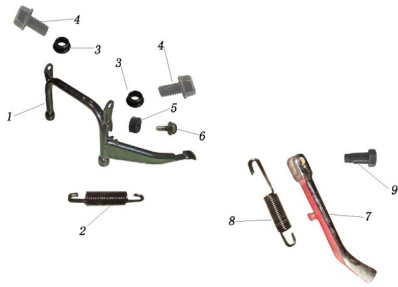

## GRUPO CABALLETE / SOSTÉN LATERAL

Rating: Not Rated Yet

**Price:**

Variant price modifier:

Base price with tax:

Price with discount:

Salesprice with discount:

Sales price:

### Description

	Ref.	Título		Código
1		CABALLETE?200mm?		202-81340
7		SOSTÉN LATERAL		202-81370