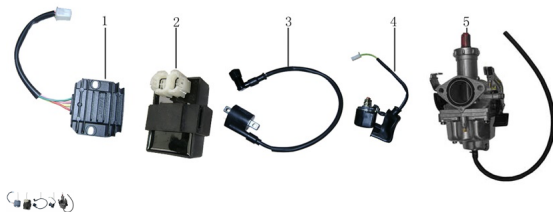

GRUPO CARBURADOR & ELEMENTOS ELÉCTRICOS

Rating: Not Rated Yet

Price:

Variant price modifier:

Base price with tax:

Price with discount:

Salesprice with discount:

Sales price:

Sales price without tax:

Discount:

Tax amount:

[Ask a question about this product](#)

Description

	Ref.	Título	Código
1		Regulador de voltaje	199-31600
2		C.D.I.	199-34400
3		Bobina de encendido	199-34500
4		Relay de arranque	199-34600
5		Carburador	199-16100