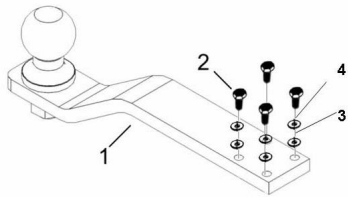

GRUPO CONJUNTO BOCHA TRASERA

Rating: Not Rated Yet

Price:

Variant price modifier:

Base price with tax:

Price with discount:

Salesprice with discount:

Sales price:

Sales price without tax:

Discount:

Tax amount:

[Ask a question about this product](#)

Description	Ref.	Título	Código
	1	C. BOCHA TRASERA	
	2	TORNILLO CAB. HEX AGONAL M8X30 CINCADO DORADO	R513008D
	3		R100408D
	4		R200408D