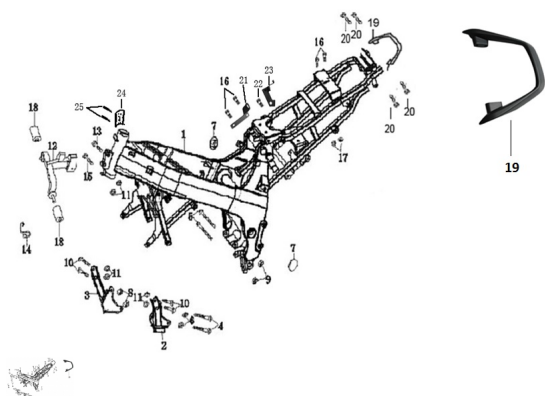

GRUPO CUADRO (RX 200 R, RX 200 RE)

Rating: Not Rated Yet

Price:

Variant price modifier:

Base price with tax:

Price with discount:

Salesprice with discount:

Sales price:

Sales price without tax:

Discount:

Tax amount:

[Ask a question about this product](#)

| Description | Ref. | Título | Código |
|-------------|------|---------------------------------------|-----------|
| | 1 | CUADRO | 177-30012 |
| | 19 | MANIJA DE ELEVA CION TRASERA | 177-33048 |