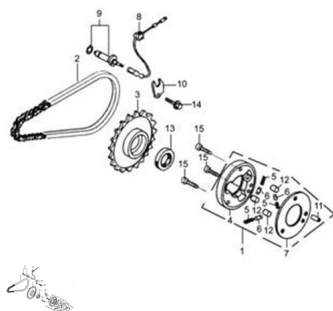

GRUPO EMBRAGUE DE ARRANQUE

Rating: Not Rated Yet

Price:

Variant price modifier:

Base price with tax:

Price with discount:

Salesprice with discount:

Sales price:

Sales price without tax:

Discount:

Tax amount:

[Ask a question about this product](#)

Description	Ref.	Título	Código
	1	C. EMBRAGUE DE	41-28100
	2	CADENA DE	41-28410
	3		41-28150
	4	CUERPO DE EMBRAGUE DE	41-28120