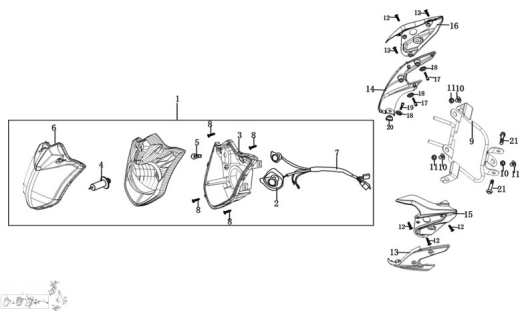

GRUPO FAROL DELANTERO (RX 200 NAKED, RX 200 NAKED E)

Rating: Not Rated Yet

Price:

Variant price modifier:

Base price with tax:

Price with discount:

Salesprice with discount:

Sales price:

Sales price without tax:

Discount:

Tax amount:

[Ask a question about this product](#)

Description	Ref.	Título	Código
	1	FAROL DE LANTERO	138-28035
	4	LED ALTA/BAJA	
	5	LED POSICION	
	9	SOPORTE FAROL DE LANTERO	138-28046
	10	BUJE DE GOMA	138-38082
	11	TOPE DE GOMA	138-38089
	13		

Ref.	Título	Código
13		
13		
13		
13		
14		138-28054
14		
14		
14		
14		
15		138-28056
16		138-28057