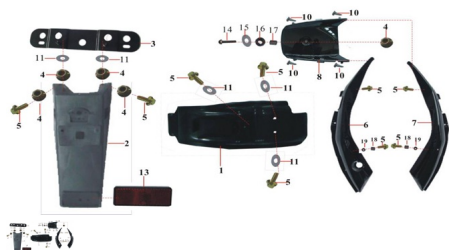

GRUPO GUARDABARRO TRASERO

Rating: Not Rated Yet

Price:

Variant price modifier:

Base price with tax:

Price with discount:

Salesprice with discount:

Sales price:

Sales price without tax:

Discount:

Tax amount:

[Ask a question about this product](#)

Description	Ref.	Título	Código
	1		
	2		
	3	PORTA LICENCIA	
	4	TUERCA M6	
	5	TORNILLO M8X68	
	6