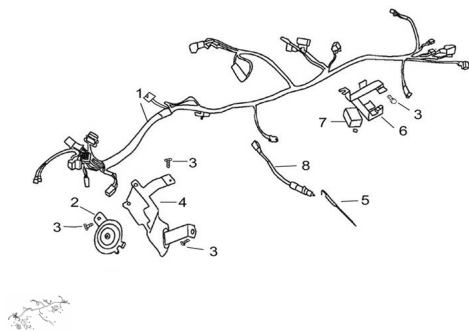

GRUPO INSTALACION ELECTRICA

Rating: Not Rated Yet

Price:

Variant price modifier:

Base price with tax:

Price with discount:

Salesprice with discount:

Sales price:

Sales price without tax:

Discount:

Tax amount:

[Ask a question about this product](#)

Description

ESTRUCTURA : GRUPO INSTALACION ELECTRICA

	Ref.	Título	Código
1		INSTALACION ELECTRICA	3-32100
2		BOCINA	3-38100
3		TORNILLO M6 X 12	3-GB/T16674-10
4		JUNTA DEL COVERTOR FRONTAL	3-41341
5		RESORTE FRENO TRASERO	3-35913
6		PORTA DESTELLADOR	3-31941
7		DESTELLADOR	3-38210
8		BULBO STOP FRENO TRASERO	3-35350