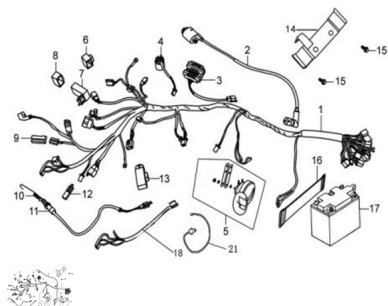

GRUPO INSTALACION ELECTRICA

Rating: Not Rated Yet

Price:

Variant price modifier:

Base price with tax:

Price with discount:

Salesprice with discount:

Sales price:

Sales price without tax:

Discount:

Tax amount:

[Ask a question about this product](#)

Description	Ref.	Título	Código
	1		7-32100
	2	BOBINA DE IGNICION	7-34500
	3		7-31600
	4	RELAY DE	7-34600
	5	BOCINA	7-38100
	6		7-38210
	7	CDI	7-34400