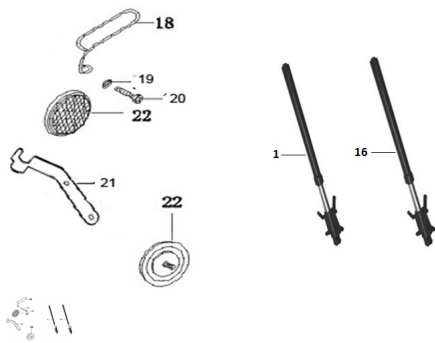

GRUPO SUSPENSION INVERTIDA (RX 200 NAKED, RX 200 R)

Rating: Not Rated Yet

Price:

Variant price modifier:

Base price with tax:

Price with discount:

Salesprice with discount:

Sales price:

Sales price without tax:

Discount:

Tax amount:

[Ask a question about this product](#)

Description	Ref.	Título	Código
	1	BARRAL	177-31045
	16	BARRAL	177-31046
	22		177-28001