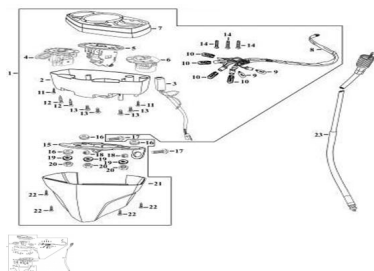

GRUPO TABLERO

Rating: Not Rated Yet

Price:

Variant price modifier:

Base price with tax:

Price with discount:

Salesprice with discount:

Sales price:

Sales price without tax:

Discount:

Tax amount:

[Ask a question about this product](#)

Description	Ref.	Título	Código
	1		
	2	CAJA VEL	82-28141
	3		82-28181
	4		82-28170
	5		82-28160
	6	MEDIDOR NIVEL DE	82-28184