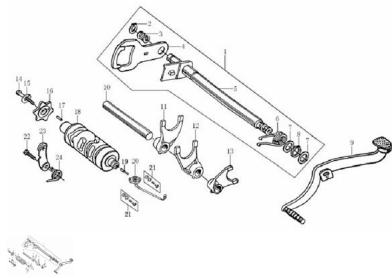

SELECTOR DE CAMBIO

Rating: Not Rated Yet

Price:

Variant price modifier:

Base price with tax:

Price with discount:

Salesprice with discount:

Sales price:

Sales price without tax:

Discount:

Tax amount:

[Ask a question about this product](#)

Description	Ref.	Título	Código
	1	C. ACCION AMIENTO EJE POSIC IONADOR TAMBOR	57-24300
	2	ANILLO 20	57-B0089
	3	RESORTE PLACA SE LECTORA	57-24303
	4	PLACA SE LECTORA DE CAMBIO	57-24319
	5	EJE PALANCA DE CAMBIO	57-24301
	6	RESORTE	57-24302
	7		57-93301