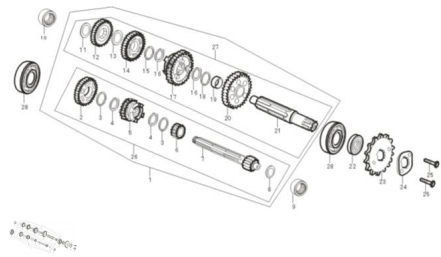

TRANSMISION (HOT 90 - HOT G2)

Rating: Not Rated Yet

Price:

Variant price modifier:

Base price with tax:

Price with discount:

Salesprice with discount:

Sales price:

Sales price without tax:

Discount:

Tax amount:

[Ask a question about this product](#)

Description	Ref.	Título	Código
	1		39-900-18
	2		39-80170
	5		
	6		39-80175
	7	EJE PRIMARIO	
	12		39-80180

Ref.	Título	Código	
	14		39-80185
	17		39-80190
	20		
	21	EJE SECU NDARIO	
	23	PIÑON SALIDA Z=14	
	26	EJE DE TR	39-900-3
	27	EJE DE TR	39-900-2